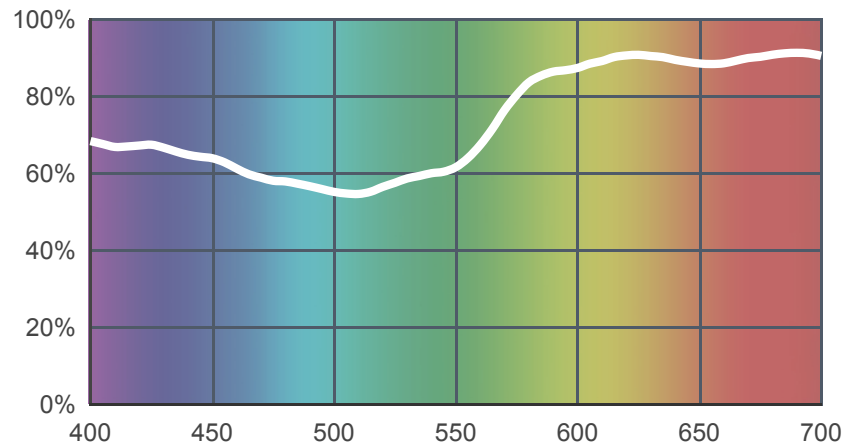

749 Hampshire Rose

Combines flesh tone warmer 154 with some Hampshire frost.

| | Source C 6774K | Tungsten 3200K |
|----------------|-------------------|-------------------|
| Transmission Y | 74% | 76.8% |
| x | 0.339 | 0.455 |
| y | 0.318 | 0.393 |
| Stop Value | 1/2 | 1/3 |

Light transmitted (Y%)
for each colour
wavelength (nm)

Dimming Source Preview

Created by **Dave Davey** as a part of The Designer Series.

Rolls:

- **1" Core** 7.62m x 1.22m (25' x 48")
- **2" Core** 7.62m x 1.22m (25' x 48")
- **Quick Roll** Length 7.62m (25') x any width between 2.5cm - 1.17m (1" x 48")

Sheets:

- **Full Sheet** 1.22m x 0.53m (48" x 21")
USA: Full Sheets by special order only.
- **Half Sheet** 0.61m x 0.53m (24" x 21")

Pre-Cut Packs:

- Not available in a pack